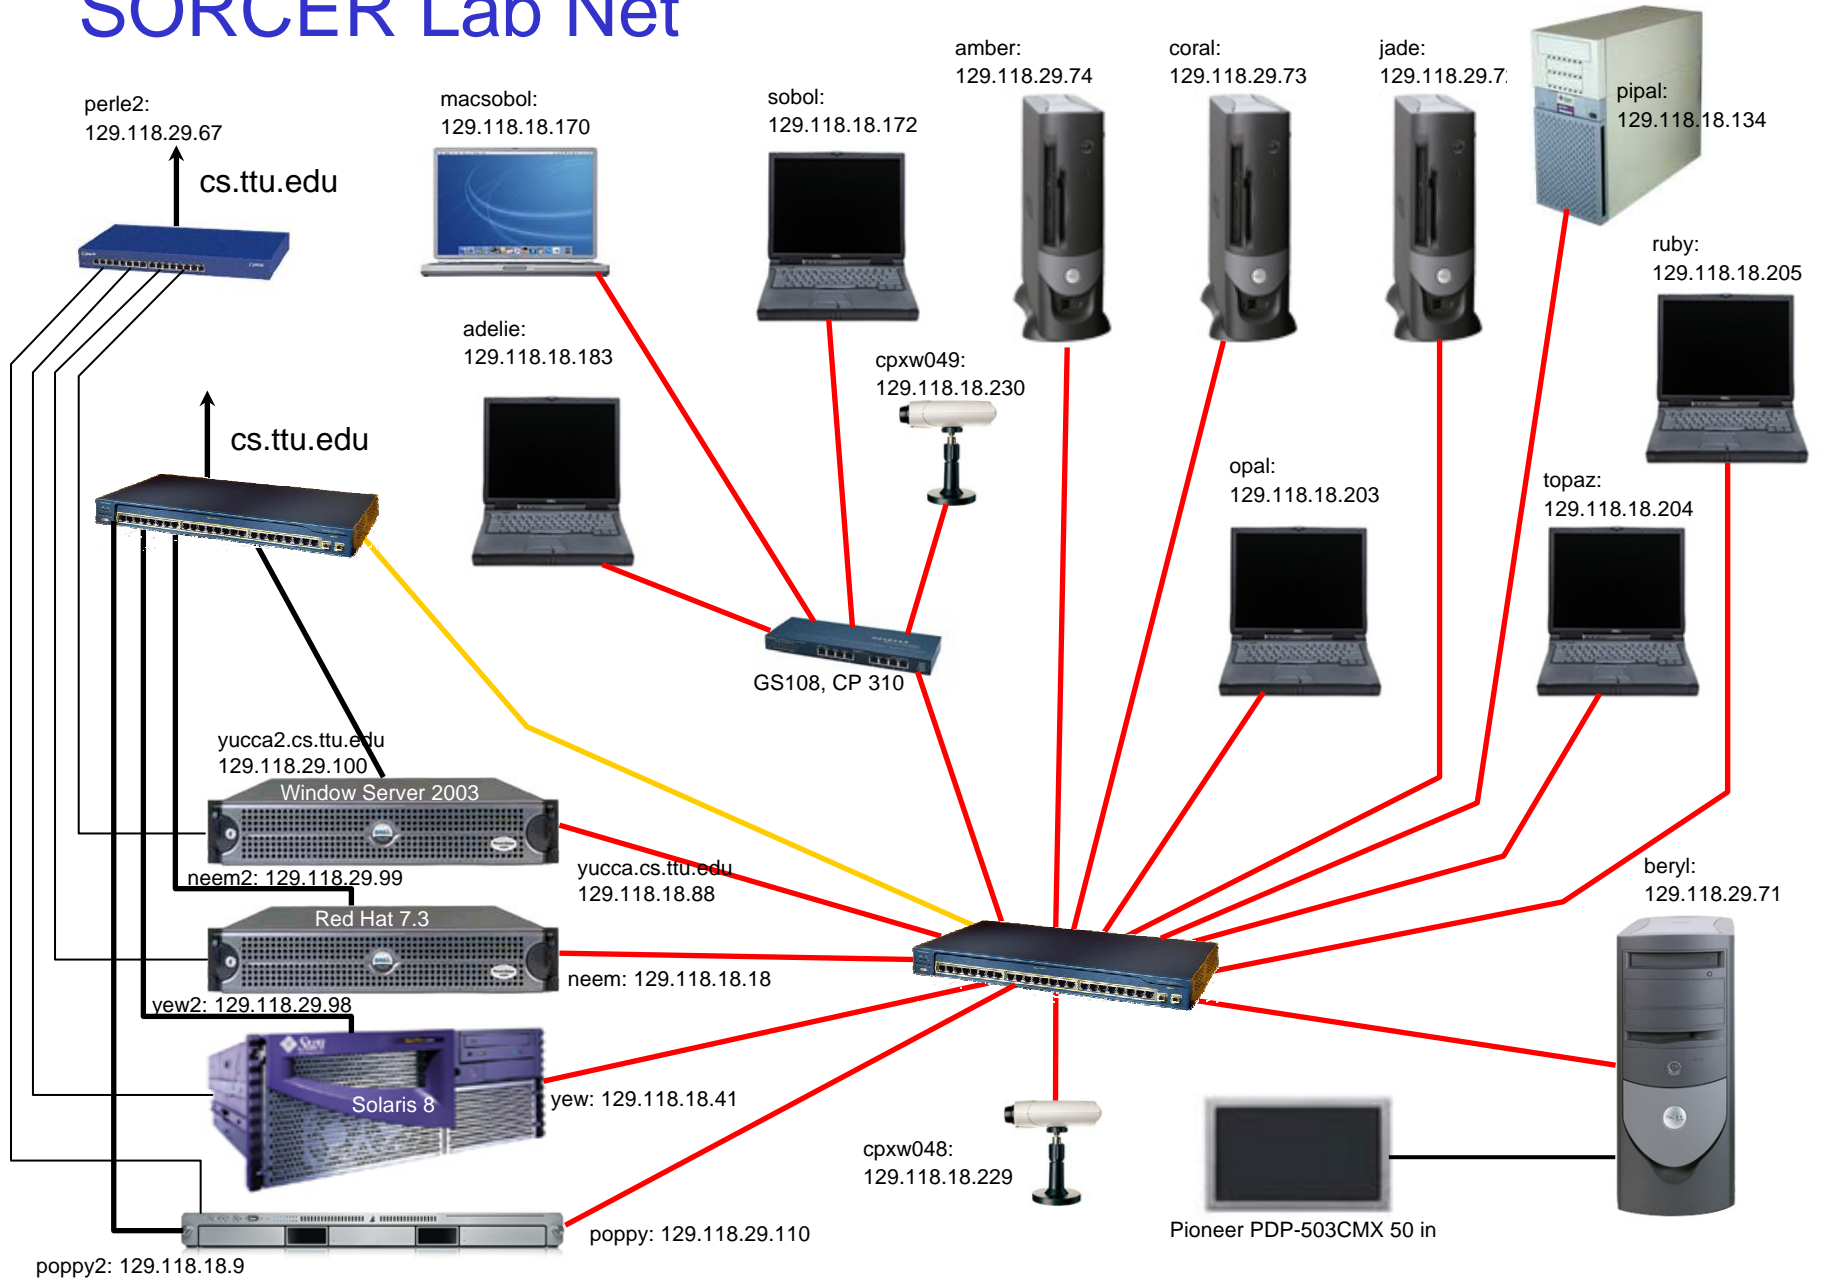

SORCER Lab Net

Usage

- 4 OptiPlexGX260 – lab clients
- 4 Latitude C840 – lab clients
- 2 Sharp Zaurus PDA – CDC SORCER development
- 1 Latitude CPx – lab client
- 1 PowerBook Titanium – lab client
- 1 PowerEdge 2650 – yucca, SORCER development (Windows)
- 1 PowerEdge 2650 – neem, SORCER development (Linux)
- 1 Xserve G5 – poppy, SORCER development (Mac OS X)
- 1 Sun Fire 280R – yew, webportal and SORCER demo host
- 2 AXIS 2100 – network cameras
- 1 Sun Ultra 10 – pipal, Oracle database server
- 1 Perle CS9016 – console server

Local Wi-Fi

Orinoco AP 500	129.118.18.207
Airport	129.118.18.188